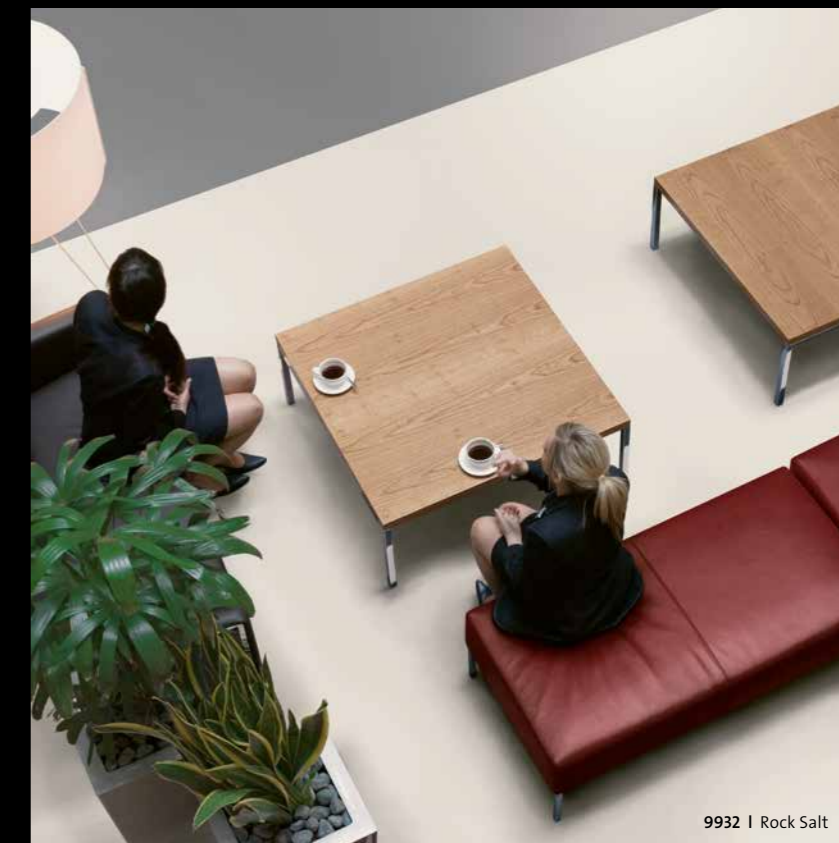

9932 | Rock Salt

Softe Farben am Boden bringen Räume zum Strahlen.

Les couleurs douces au sol font rayonner les pièces.

Soft colours on the floor make rooms shine.

Zachte kleuren op de vloer laten kamers stralen.